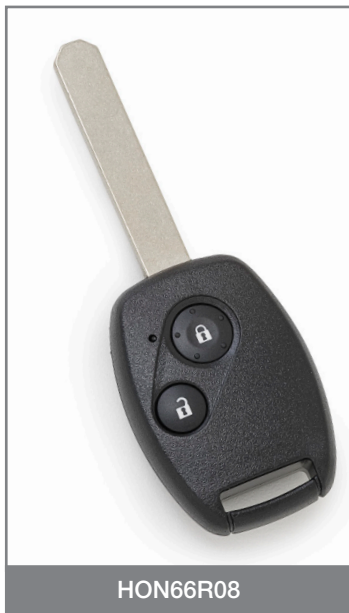

New Silca Remote Car Key HON66R08 compatible with Honda*

Silca is pleased to introduce a new reference for duplicating Honda* remote car keys: the perfect solution for replacing damaged or lost original keys, or to have a duplicate in case of emergency.

Main features

The Silca Remote Car Key for Honda* HON66R08 has a similar design to the original key and is supplied ready-to-programme with the PCB, transponder and HON66 blade included.

The key features two function buttons (lock and unlock) and can be programmed with Smart Pro.

The key is packed individually in a plastic clamshell for easy identification and hook display.

CE The Silca Remote Car Key HON66R08 has been produced in conformity with the CE mark European standards.